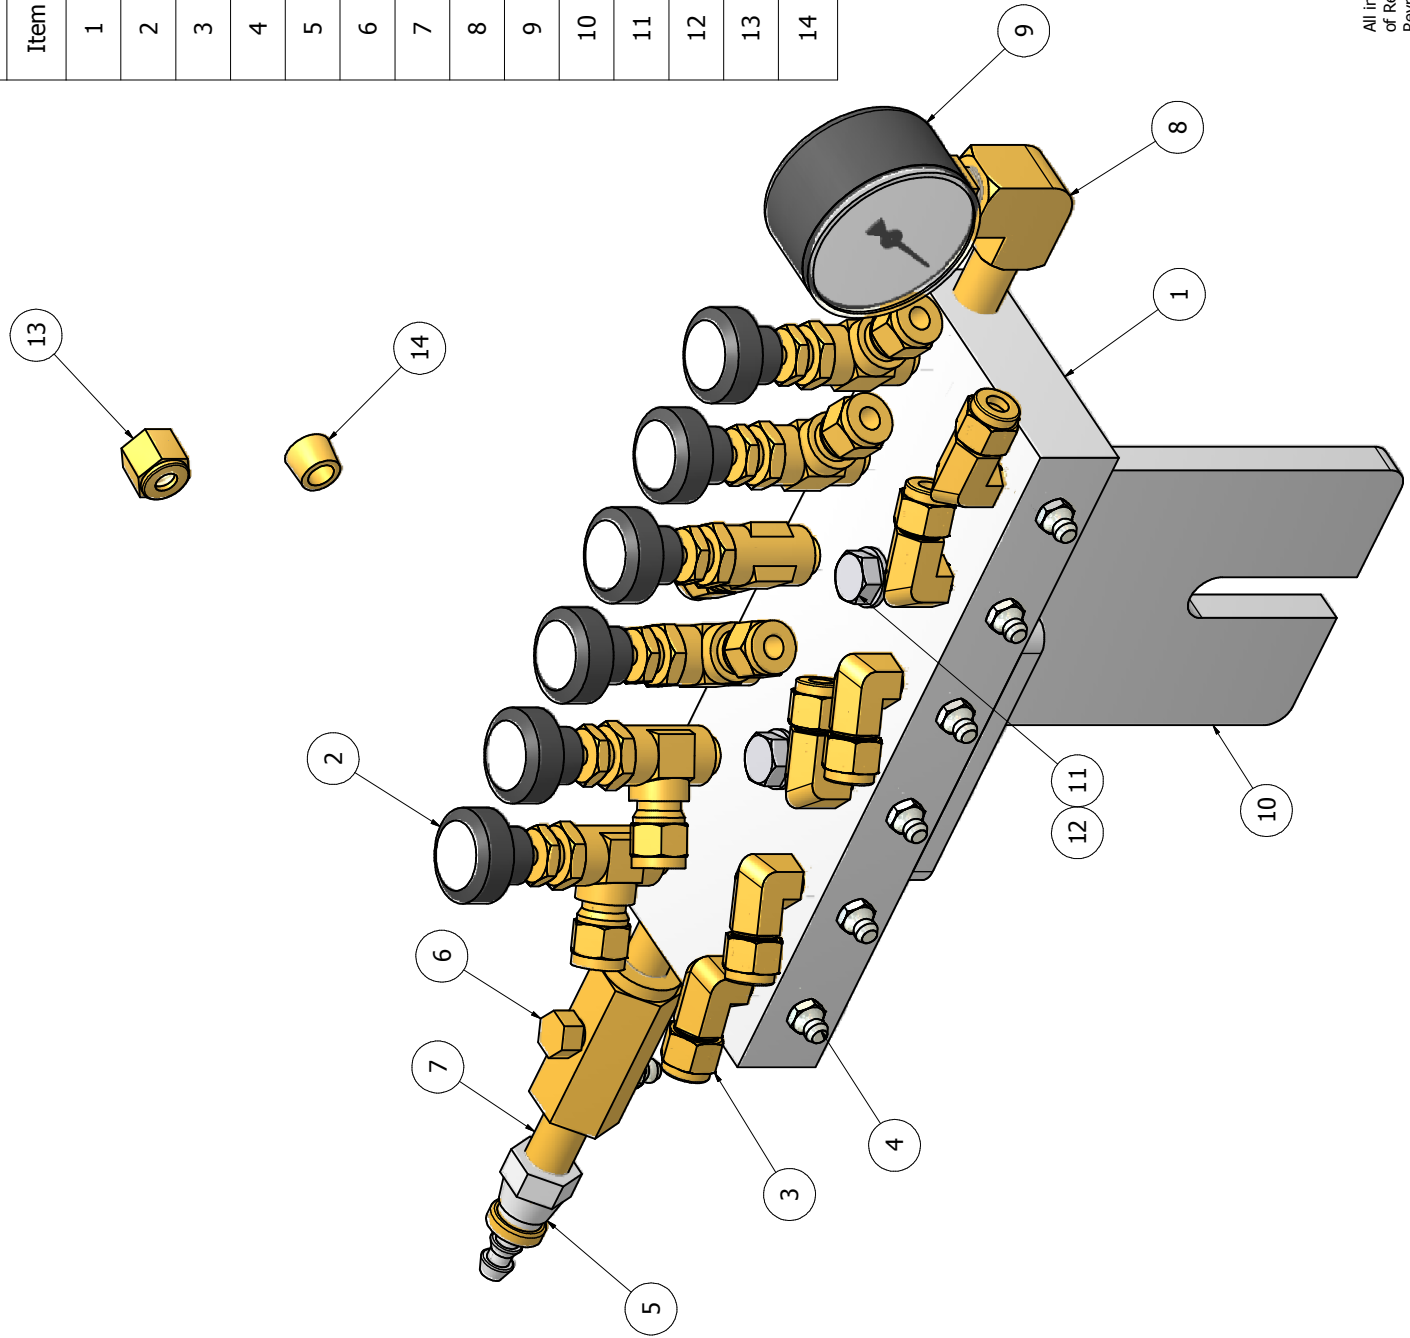

Parts List

Item	No. Required	Description
1	1	Manifold
2	6	Needle Valve
3	6	Fitting - Elbow
4	7	Grease Fitting
5	1	Barbed Hose Fitting
6	1	Check Valve
7	3	Pipe Nipple
8	1	Elbow
9	1	Gauge
10	1	Bracket
11	2	Bolt
12	2	Washer
13	12	Nut
14	12	Ferrule