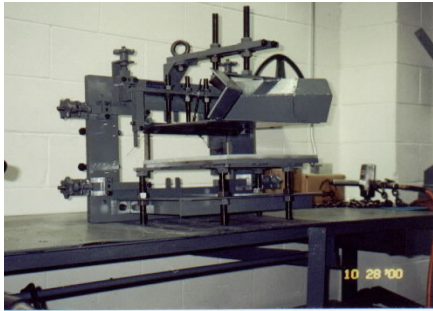

Reymond Products International, Inc.

Phone 330.339.3583 • Email: rprii@reymondproducts.com

www.REYMONDPRODUCTS.com

Texturing Equipment

Blade Frame

Wire Frame

- Custom built for 3 or 4 way cuts
- Blade cut or wire cut texture
- Scratcher frames
- Available for all brick sizes

Scratcher Frame