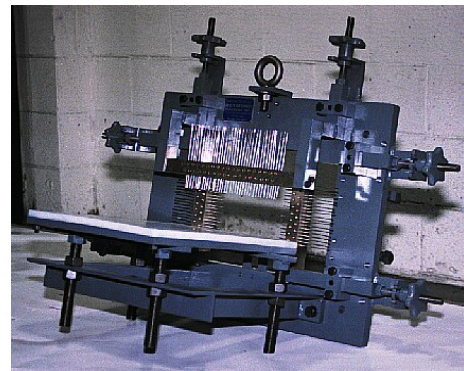

Reymond Products International, Inc.

Phone 330.339.3583 • Email: rprii@reymondproducts.com

www.REYMONDPRODUCTS.com

Texturing Equipment

Blade Frame

Wire Frame

- Custom built for 3 or 4 way cuts
- Blade cut or wire cut texture
- Scratcher frames
- Available for all brick sizes

Scratcher Frame