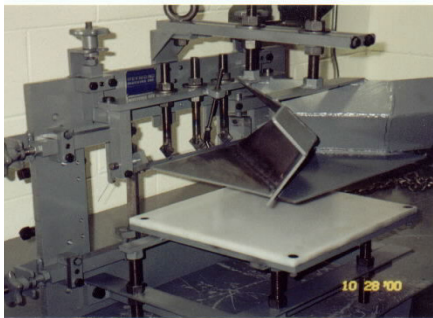

Reymond Products International, Inc.

Phone 330.339.3583 • Email: rprii@reymondproducts.com

www.REYMONDPRODUCTS.com

Texturing Equipment

Blade Frame

Wire Frame

- Custom built for 3 or 4 way cuts
- Blade cut or wire cut texture
- Scratcher frames
- Available for all brick sizes

Scratcher Frame